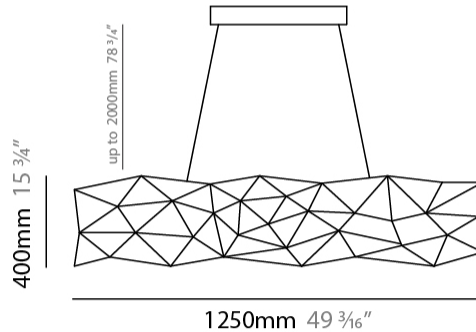

COSMOS ABSTRACT SUSPENSION

D101738-

base number   LED Dimming   Color Temperature   Finish Options

1. To build a product code in our configurator select the specify button on the base model # product page
2. To build a manual product code on this datasheet choose from the options listed below in blue font and add the suffix to the base model #

GENERAL

Series: Cosmos Abstract
Brand: Quasar
Division: Design
Mounting Type: Suspension
Mounting Location: Ceiling
Subcategory: Ambient

PHYSICAL

Shape: Abstract
Length (mm): 1250
Length (in): 49 3/16
Width (mm): 500
Width (in): 19 11/16
Height (mm): 400
Height (in): 15 3/4
Max. Overall Height (mm): 2400
Max. Overall Height (in): 94 1/2
Light Distribution: Omnidirectional
Weight (kg): 4
Weight (lbs): 8.82
[Fixture Finish: NIC / BRA / BBR](#)
Fixture Material: Metal
Cable Details: 2000mm Cable
Upon Request: Custom Sizes

ELECTRICAL

Lamp Type: LED
Input Wattage (W): 30
[Dimming: Non-Dimming / Phase Dimming (120vac Only)](#)
Driver Included: Yes
Driver Location: Integrated
Driver Type: Constant Voltage - Universal
Driver Class: Class 2
Input Voltage (V): 120 - 277
Output Voltage (V): 12
Upon Request: Integral: 0-10Vdc dimming

LED

Number of LEDs: 50
[Color Temperature (°K): 2400 / 2800](#)
Max. Delivered Lumen (lm): 1500 (2800K)
CRI: >90 CRI
Lamp Life (hrs): 50000

OPTICAL

RATINGS AND CERTIFICATIONS

Certified By: Certified for North American Standards
IP rating: IP20