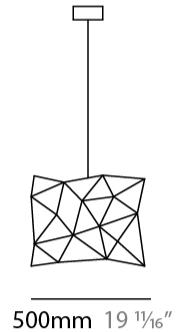

COSMOS ABSTRACT SUSPENSION

D101738-

base number   LED Dimming   Color Temperature   Finish Options

1. To build a product code in our configurator select the specify button on the base model # product page
2. To build a manual product code on this datasheet choose from the options listed below in blue font and add the suffix to the base model #

GENERAL

Series: Cosmos Abstract
Brand: Quasar
Division: Design
Mounting Type: Suspension
Mounting Location: Ceiling
Subcategory: Ambient

PHYSICAL

Shape: Abstract
Length (mm): 1250
Length (in): 49 3/16
Width (mm): 500
Width (in): 19 11/16
Height (mm): 400
Height (in): 15 3/4
Max. Overall Height (mm): 2400
Max. Overall Height (in): 94 1/2
Light Distribution: Omnidirectional
Weight (kg): 4
Weight (lbs): 8.82
[Fixture Finish: NIC / BRA / BBR](#)
Fixture Material: Metal
Cable Details: 2000mm Cable
Upon Request: Custom Sizes

ELECTRICAL

Lamp Type: LED
Input Wattage (W): 30
[Dimming: Non-Dimming / Phase Dimming (120vac Only)](#)
Driver Included: Yes
Driver Location: Integrated
Driver Type: Constant Voltage - Universal
Driver Class: Class 2
Input Voltage (V): 120 - 277
Output Voltage (V): 12
Upon Request: Integral: 0-10Vdc dimming

LED

Number of LEDs: 50
[Color Temperature (°K): 2400 / 2800](#)
Max. Delivered Lumen (lm): 1500 (2800K)
CRI: >90 CRI
Lamp Life (hrs): 50000

OPTICAL

RATINGS AND CERTIFICATIONS

Certified By: Certified for North American Standards
IP rating: IP20